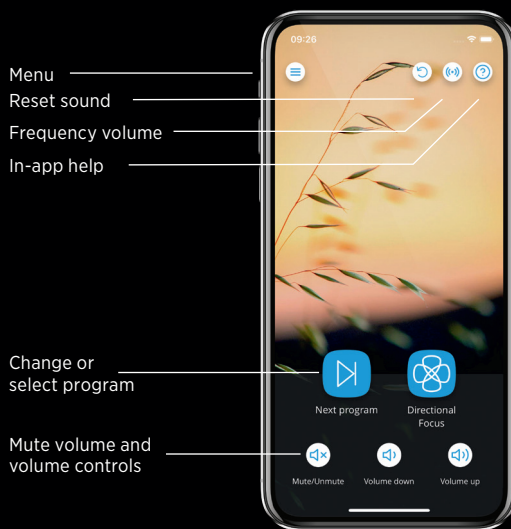

No more struggling with hearing aid batteries — just a slim, simple charger that fits your life.

CONTROL YOUR HEARING

With WIDEX **MOMENT™**, you have the option to control your hearing aid using the WIDEX **MOMENT™** app on your Apple or Android smartphone.* It's never been easier, more discreet, or more intuitive to fine-tune your hearing, so you get exactly the sound you prefer in the moments that are most important to you.

* The WIDEX **MOMENT™** app works with the following WIDEX **MOMENT™** models: mRIC R D (MRR2D) and RIC 312 D (MRB2D). All other models use the WIDEX **TONELINK™** app to control key functions.

- In-app help
- Reset sound
- More options (for non-sound adjustments)
- Save changes as personal program
- Mute, volume, and equalizer controls
- General sound adjustments
- Select program
- Home, SoundSense Learn, and Menu

WIDEX MOMENT™ App

- Menu
- Reset sound
- Frequency volume
- In-app help
- Change or select program
- Mute volume and volume controls

WIDEX TONELINK™ App

Benefit from the real-time machine learning in SoundSense Learn to find your ideal settings easily and efficiently.