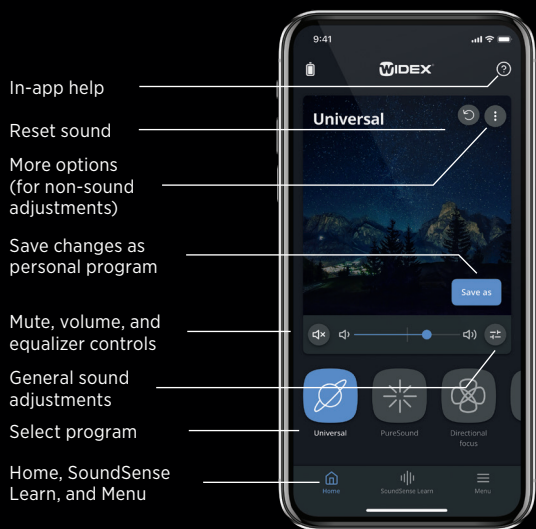

CONTROL YOUR HEARING

With WIDEX **MOMENT™**, you have the option to control your hearing aid using the WIDEX **MOMENT™** app on your Apple or Android smartphone.* It's never been easier, more discreet, or more intuitive to fine-tune your hearing, so you get exactly the sound you prefer in the moments that are most important to you.

* The WIDEX **MOMENT™** app works with the following WIDEX **MOMENT™** models: mRIC R D (MRR2D) and RIC 312 D (MRB2D). All other models use the WIDEX **TONELINK™** app to control key functions.

- In-app help
- Reset sound
- More options (for non-sound adjustments)
- Save changes as personal program
- Mute, volume, and equalizer controls
- General sound adjustments
- Select program
- Home, SoundSense Learn, and Menu

WIDEX MOMENT™ App